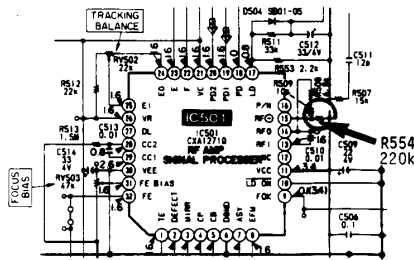

SONY

Hi-Fi Products Service Bulletin

Model: D15

No. 60

Subject: Does Not Play Gold CDV Disc

Date: January 31, 1989

Symptom:
(65)

A gold CDV disc may not be played. These discs have a high RF level.

Solution: Add R554 as shown below:

Designation	Description	Part Number
R554	220k Ohm 1/8W	1-247-887-00

Applicable US Serial Numbers: 214,001 and later

Reference: TNAU88043

PRINTED IN U.S.A.
CSA-13189-2

CSA-13 Portable Compact Disc